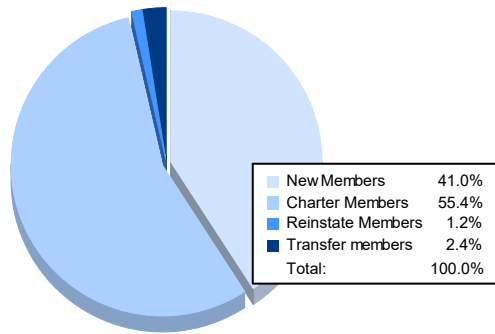

Year	New Clubs	Dropped Clubs	Gain/ Loss Clubs	New Members	Charter Members	Reinstate Members	Transfer Members	Total Member Added	Total Members Dropped	Gain/ Loss Members
2016-2017	0	0	0	56	2	1	3	62	94	-32
2017-2018	0	0	0	98	4	1	5	108	104	4
2018-2019	0	0	0	70	0	4	4	78	96	-18
2019-2020	0	0	0	34	0	1	4	39	81	-42
2020-2021	1	0	1	34	46	1	2	83	62	21
<b>Average</b>	<b>0</b>	<b>0</b>	<b>0</b>	<b>58</b>	<b>10</b>	<b>2</b>	<b>4</b>	<b>74</b>	<b>87</b>	<b>-13</b>

### Membership Composition June 2021 Cumulative