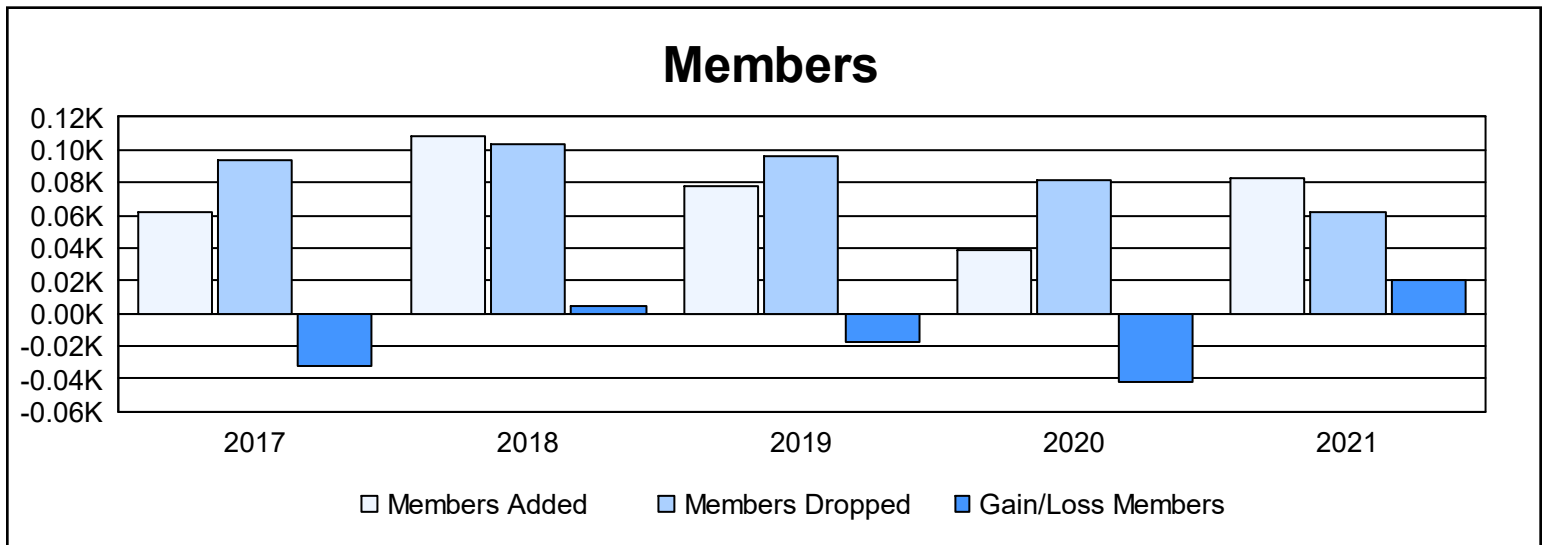

Year	New Clubs	Dropped Clubs	Gain/ Loss Clubs	New Members	Charter Members	Reinstate Members	Transfer Members	Total Member Added	Total Members Dropped	Gain/ Loss Members
2016-2017	0	0	0	56	2	1	3	62	94	-32
2017-2018	0	0	0	98	4	1	5	108	104	4
2018-2019	0	0	0	70	0	4	4	78	96	-18
2019-2020	0	0	0	34	0	1	4	39	81	-42
2020-2021	1	0	1	34	46	1	2	83	62	21
<b>Average</b>	<b>0</b>	<b>0</b>	<b>0</b>	<b>58</b>	<b>10</b>	<b>2</b>	<b>4</b>	<b>74</b>	<b>87</b>	<b>-13</b>

### Membership Composition June 2021 Cumulative