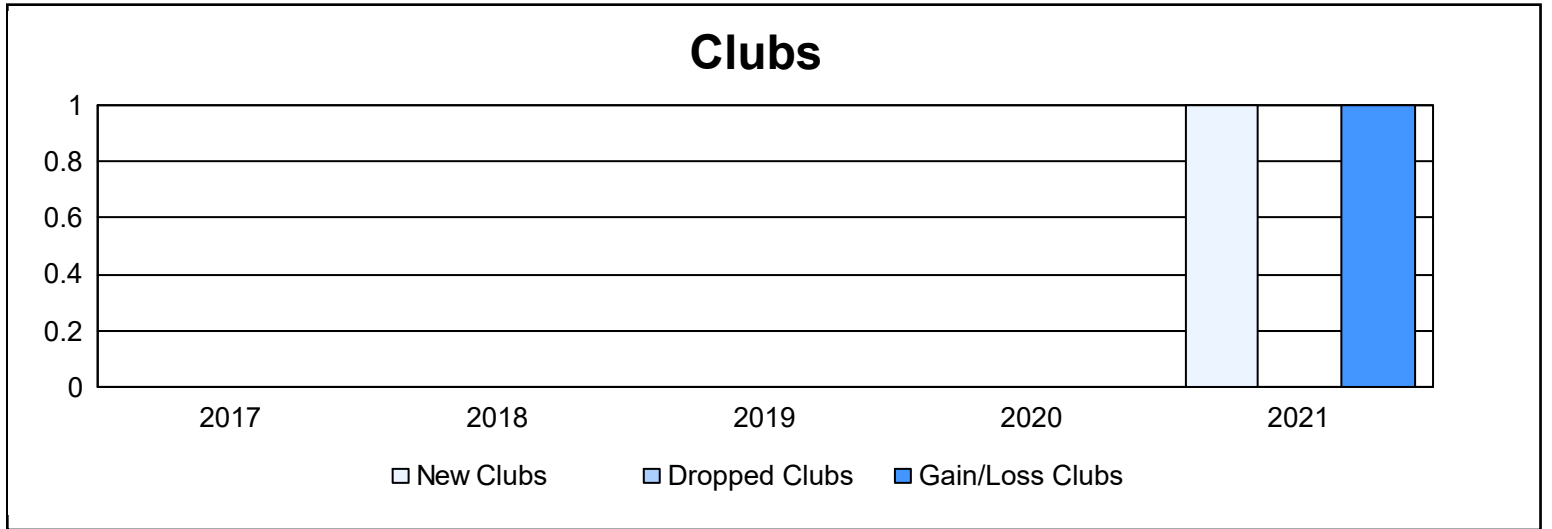

Year	New Clubs	Dropped Clubs	Gain/ Loss Clubs	New Members	Charter Members	Reinstate Members	Transfer Members	Total Member Added	Total Members Dropped	Gain/ Loss Members
2016-2017	0	0	0	56	2	1	3	62	94	-32
2017-2018	0	0	0	98	4	1	5	108	104	4
2018-2019	0	0	0	70	0	4	4	78	96	-18
2019-2020	0	0	0	34	0	1	4	39	81	-42
2020-2021	1	0	1	34	46	1	2	83	62	21
<b>Average</b>	<b>0</b>	<b>0</b>	<b>0</b>	<b>58</b>	<b>10</b>	<b>2</b>	<b>4</b>	<b>74</b>	<b>87</b>	<b>-13</b>

### Membership Composition June 2021 Cumulative